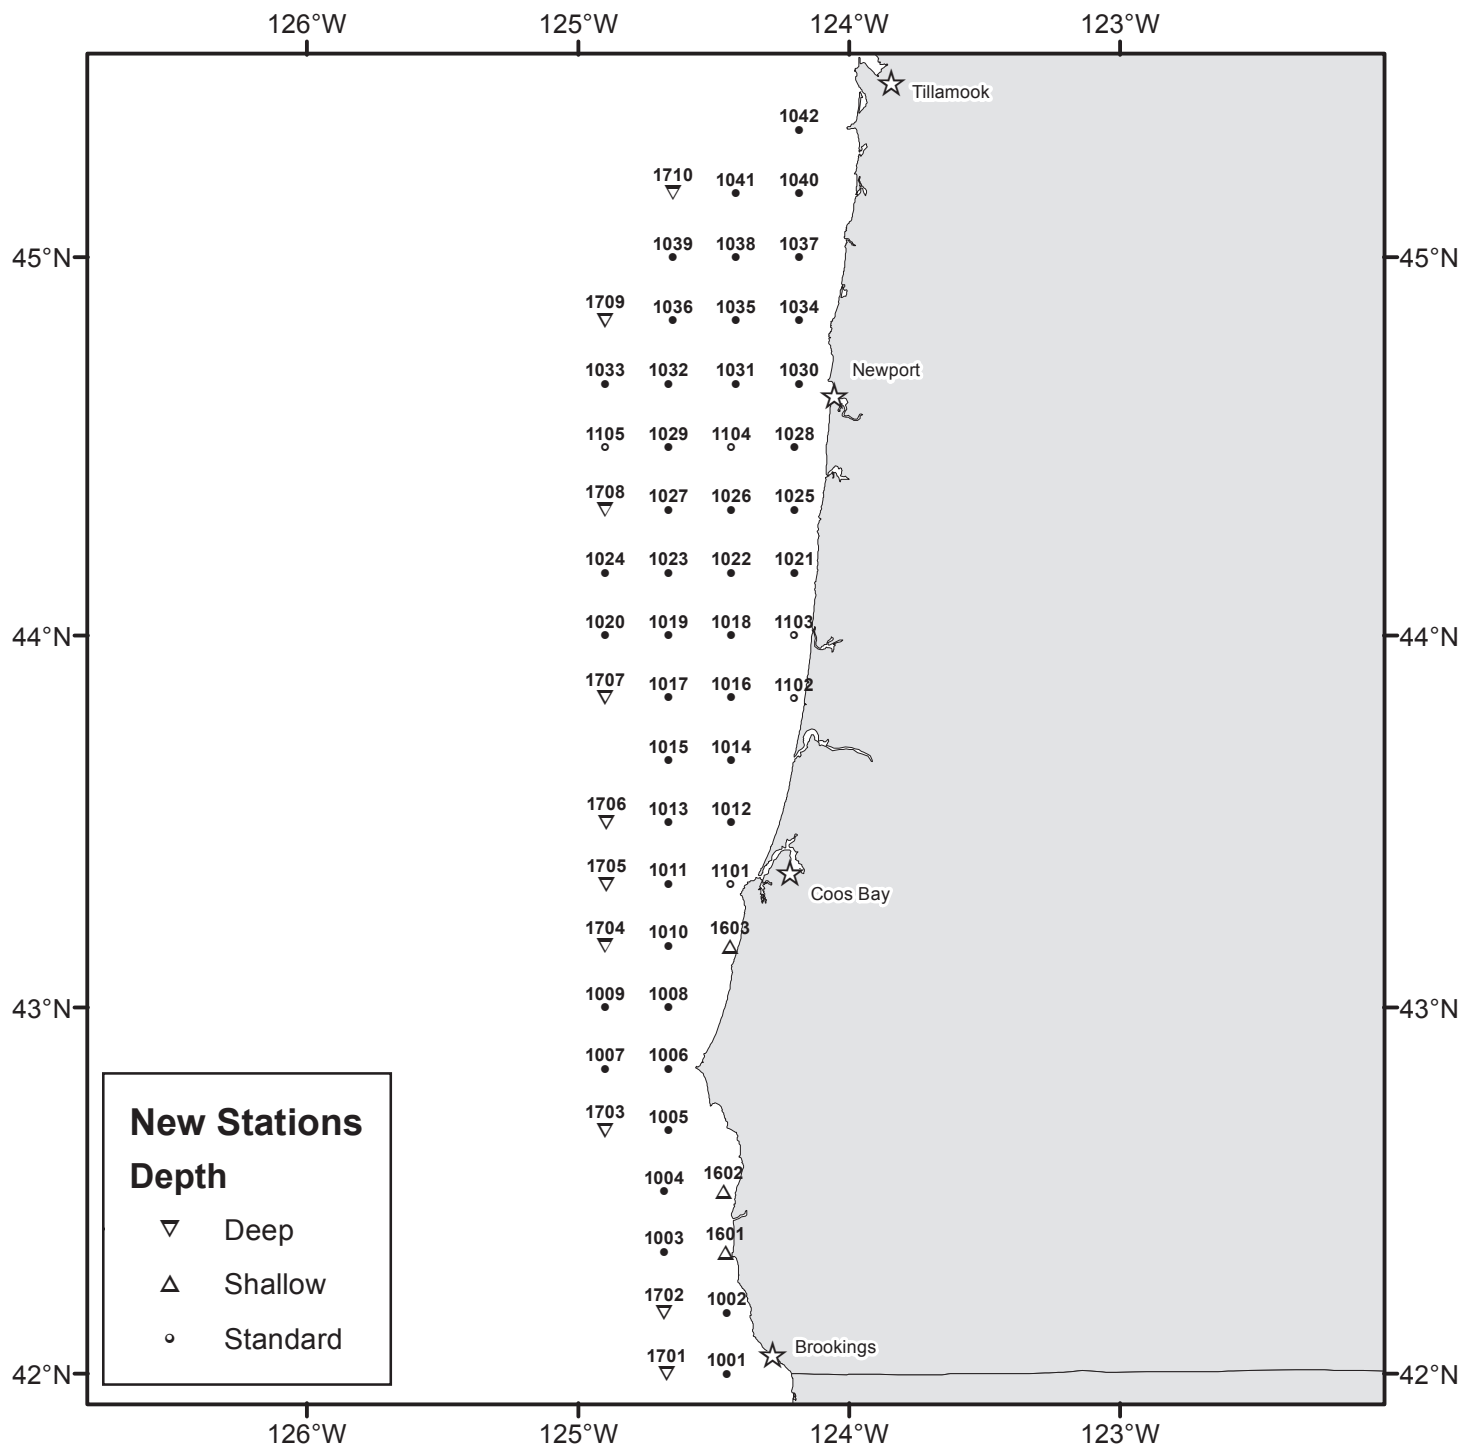

Area 2A Stations

Oregon Stations

Puget Sound Stations

Washington Outside Stations